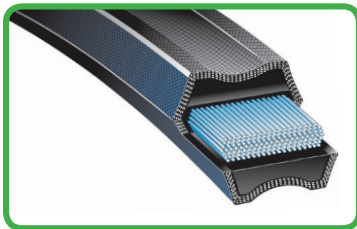

Wrapped

- Superior resistance to oil, heat, ozone, sunlight and weather.
- Concave sidewalls assure full contact with sheave sides and uniform wear distribution for increased belt life.
- Arched top provides superior strength to prevent dishing.
- Tensile members carry load evenly relieving internal stress.
- Flex-Weave® cover.
- Superior performance on clutching and backside idler drives.
- Exact OEM fit and construction.

Raw Edge

- Special tensile cords are treated with a material that bonds the cords with the surrounding rubber.
- Meets or exceeds RMA standards for static conductivity.
- Exact OEM fit and construction.

Cogged

- Cog matrix design improves flex fatigue and wear resistance.
- Meets or exceeds RMA standards for static conductivity.
- Special tensile cords are treated with a material that bonds the cords with surrounding rubber.
- Exact OEM fit and construction.

Double-V

- Oil and heat resistant.
- Unique design for reduced bending and maintaining maximum sidewall contact.
- Static conductive.
- Flex-bonded cords.
- Transmits power on both sides of the belt.
- Exact OEM fit and construction.