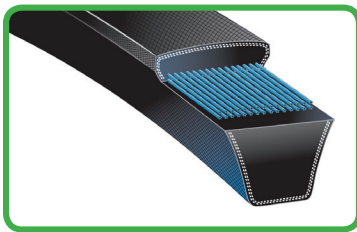

Wrapped

- Superior resistance to oil, heat, ozone, sunlight and weather.
- Concave sidewalls assure full contact with sheave sides and uniform wear distribution for increased belt life.
- Arched top provides superior strength to prevent dishing.
- Tensile members carry load evenly relieving internal stress.
- Flex-Weave® cover.
- Superior performance on clutching and backside idler drives.
- Exact OEM fit and construction.

Raw Edge

- Special tensile cords are treated with a material that bonds the cords with the surrounding rubber.
- Meets or exceeds RMA standards for static conductivity.
- Exact OEM fit and construction.

Cogged

- Cog matrix design improves flex fatigue and wear resistance.
- Meets or exceeds RMA standards for static conductivity.
- Special tensile cords are treated with a material that bonds the cords with surrounding rubber.
- Exact OEM fit and construction.

Double-V

- Oil and heat resistant.
- Unique design for reduced bending and maintaining maximum sidewall contact.
- Static conductive.
- Flex-bonded cords.
- Transmits power on both sides of the belt.
- Exact OEM fit and construction.