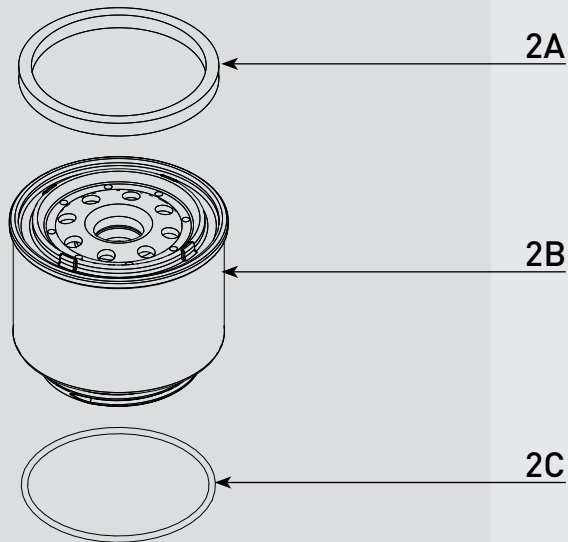

Gasoline Spin-On - 120R-RAC Series

FUEL

Specifications:

Height: 120R-RAC-01: 6.52" (16.56 cm)
120R-RAC-02: 5.72" (14.54 cm)

Width: 3.2" (8.13 cm)

Depth: 3.2" (8.13 cm)

Weight (Dry): 120R-RAC-01: 1.25 lbs (0.56 kg)
120R-RAC-02: 1.34 lbs (0.60 kg)

Fuel Flow Rate: 30 gph (114 lph)

Ports: 1/4-18 NPTF

Service Clearance: 2.0" (5.1 cm)

Create a Part Number

Mounting Head	Bowl Material	
4 Fuel Ports 30 gph (114 lph) Marine Gasoline	Clear Bowl - Outboard Only	Metal Bowl - Inboard/Outboard
120R-RAC	-01	-02

RACOR®

Dimensions:

120 Series Top

Front

Profile

Back

ASSEMBLIES	DESCRIPTION
120R-RAC-01	Outboard Only - Marine Gasoline, FF/WS, Clear Bowl, 30 gph Flow Rate, 10 Micron Filtration
120R-RAC-02	Inboard/Outboard - Marine Gasoline, FF/WS, Metal Bowl, 30 gph Flow Rate, 10 Micron Filtration

PARTS

Gasoline Spin-On - 120R-RAC Series

1

2

3

Part #	Description
1A	Vent Plug Kit - 3/8-24 SAE Plug
1B	120 Series Head Assembly

2A	Square Cut Gasket - <i>Included in 2B</i>
2B	S3240 S3240TUL 120R-RAC-01 Replacement Filter - 10 micron - <i>Includes 2A, 2C</i> 120R-RAC-02 Replacement Filter - 10 micron - <i>Includes 2A, 2C</i>
2C	Bowl O-ring - <i>Included in 2B & 3A</i>