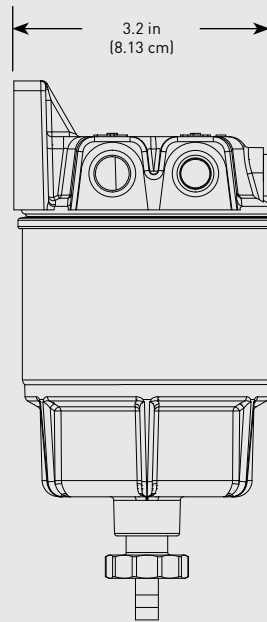

Gasoline Spin-On - 120R-RAC Series

FUEL

Specifications:

Height: 120R-RAC-01: 6.52" (16.56 cm)
120R-RAC-02: 5.72" (14.54 cm)

Width: 3.2" (8.13 cm)

Depth: 3.2" (8.13 cm)

Weight (Dry): 120R-RAC-01: 1.25 lbs (0.56 kg)
120R-RAC-02: 1.34 lbs (0.60 kg)

Fuel Flow Rate: 30 gph (114 lph)

Ports: 1/4-18 NPTF

Service Clearance: 2.0" (5.1 cm)

Create a Part Number

Mounting Head	Bowl Material	
4 Fuel Ports 30 gph (114 lph) Marine Gasoline	Clear Bowl - Outboard Only	Metal Bowl - Inboard/Outboard
120R-RAC	-01	-02

RACOR®

Dimensions:

120 Series Top

Front

Profile

Back

ASSEMBLIES	DESCRIPTION
120R-RAC-01	Outboard Only - Marine Gasoline, FF/WS, Clear Bowl, 30 gph Flow Rate, 10 Micron Filtration
120R-RAC-02	Inboard/Outboard - Marine Gasoline, FF/WS, Metal Bowl, 30 gph Flow Rate, 10 Micron Filtration

PARTS

Gasoline Spin-On - 120R-RAC Series

1

2

3

Part #	Description
1A	Vent Plug Kit - 3/8-24 SAE Plug
1B	120 Series Head Assembly

2A	Square Cut Gasket - <i>Included in 2B</i>
2B	S3240 S3240TUL 120R-RAC-01 Replacement Filter - 10 micron - <i>Includes 2A, 2C</i> 120R-RAC-02 Replacement Filter - 10 micron - <i>Includes 2A, 2C</i>
2C	Bowl O-ring - <i>Included in 2B & 3A</i>