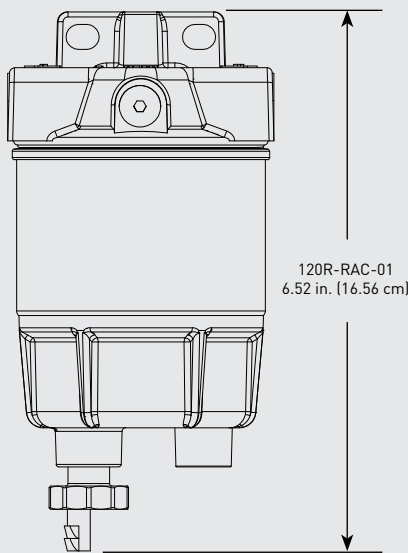

Gasoline Spin-On - 120R-RAC Series

FUEL

Specifications:

Height: 120R-RAC-01: 6.52" (16.56 cm)
120R-RAC-02: 5.72" (14.54 cm)

Width: 3.2" (8.13 cm)

Depth: 3.2" (8.13 cm)

Weight (Dry): 120R-RAC-01: 1.25 lbs (0.56 kg)
120R-RAC-02: 1.34 lbs (0.60 kg)

Fuel Flow Rate: 30 gph (114 lph)

Ports: 1/4-18 NPTF

Service Clearance: 2.0" (5.1 cm)

Create a Part Number

Mounting Head	Bowl Material	
4 Fuel Ports 30 gph (114 lph) Marine Gasoline	Clear Bowl - Outboard Only	Metal Bowl - Inboard/Outboard
120R-RAC	-01	-02

RACOR®

Dimensions:

120 Series Top

Front

Profile

Back

ASSEMBLIES	DESCRIPTION
120R-RAC-01	Outboard Only - Marine Gasoline, FF/WS, Clear Bowl, 30 gph Flow Rate, 10 Micron Filtration
120R-RAC-02	Inboard/Outboard - Marine Gasoline, FF/WS, Metal Bowl, 30 gph Flow Rate, 10 Micron Filtration

PARTS

Gasoline Spin-On - 120R-RAC Series

1

2

3

Part #	Description
1A	Vent Plug Kit - 3/8-24 SAE Plug
1B	120 Series Head Assembly

2A	Square Cut Gasket - <i>Included in 2B</i>
2B	S3240 S3240TUL 120R-RAC-01 Replacement Filter - 10 micron - <i>Includes 2A, 2C</i> 120R-RAC-02 Replacement Filter - 10 micron - <i>Includes 2A, 2C</i>
2C	Bowl O-ring - <i>Included in 2B & 3A</i>