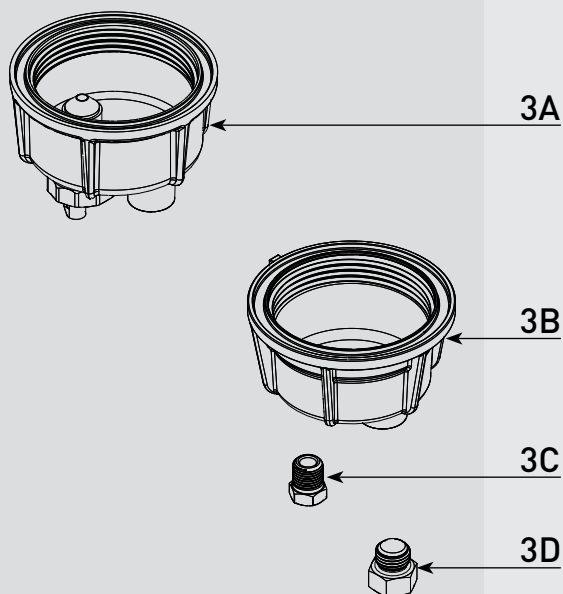

Gasoline Spin-On - 120R-RAC Series

FUEL

Specifications:

Height: 120R-RAC-01: 6.52" (16.56 cm)
120R-RAC-02: 5.72" (14.54 cm)

Width: 3.2" (8.13 cm)

Depth: 3.2" (8.13 cm)

Weight (Dry): 120R-RAC-01: 1.25 lbs (0.56 kg)
120R-RAC-02: 1.34 lbs (0.60 kg)

Fuel Flow Rate: 30 gph (114 lph)

Ports: 1/4-18 NPTF

Service Clearance: 2.0" (5.1 cm)

Create a Part Number

Mounting Head	Bowl Material	
4 Fuel Ports 30 gph (114 lph) Marine Gasoline	Clear Bowl - Outboard Only	Metal Bowl - Inboard/Outboard
120R-RAC	-01	-02

PARTS

Gasoline Spin-On - 120R-RAC Series

1

2

3

Part #	Description
1A	Vent Plug Kit - 3/8-24 SAE Plug
1B	120 Series Head Assembly

2A	Square Cut Gasket - <i>Included in 2B</i>
2B	S3240 S3240TUL 120R-RAC-01 Replacement Filter - 10 micron - <i>Includes 2A, 2C</i> 120R-RAC-02 Replacement Filter - 10 micron - <i>Includes 2A, 2C</i>
2C	Bowl O-ring - <i>Included in 2B & 3A</i>

3A	RK 10222 Replacement Clear Bowl Kit - <i>Includes 2C and 4A</i>
3B	RK 10226 Replacement Metal Bowl Kit (TAN) - <i>Includes 2C, 3C and 3D</i>
3C	Bowl Drain Port Plug Kit
3D	Bowl WIF Port Plug Kit

Additional Parts (not shown)