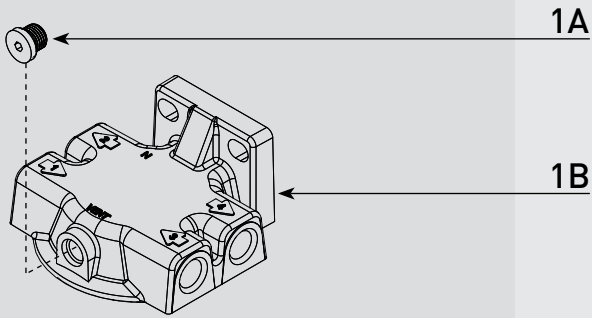

Gasoline Spin-On - 120R-RAC Series

FUEL

Specifications:

Height: 120R-RAC-01: 6.52" (16.56 cm)
120R-RAC-02: 5.72" (14.54 cm)

Width: 3.2" (8.13 cm)

Depth: 3.2" (8.13 cm)

Weight (Dry): 120R-RAC-01: 1.25 lbs (0.56 kg)
120R-RAC-02: 1.34 lbs (0.60 kg)

Fuel Flow Rate: 30 gph (114 lph)

Ports: 1/4-18 NPTF

Service Clearance: 2.0" (5.1 cm)

Create a Part Number

Mounting Head	Bowl Material	
4 Fuel Ports 30 gph (114 lph) Marine Gasoline	Clear Bowl - Outboard Only	Metal Bowl - Inboard/Outboard
120R-RAC	-01	-02

RACOR®

Dimensions:

120 Series Top

Front

Profile

Back

ASSEMBLIES	DESCRIPTION
120R-RAC-01	Outboard Only - Marine Gasoline, FF/WS, Clear Bowl, 30 gph Flow Rate, 10 Micron Filtration
120R-RAC-02	Inboard/Outboard - Marine Gasoline, FF/WS, Metal Bowl, 30 gph Flow Rate, 10 Micron Filtration

PARTS

Gasoline Spin-On - 120R-RAC Series

1

2

3

Part #	Description
1A	Vent Plug Kit - 3/8-24 SAE Plug
1B	120 Series Head Assembly

2A	Square Cut Gasket - <i>Included in 2B</i>
2B	S3240 S3240TUL 120R-RAC-01 Replacement Filter - 10 micron - <i>Includes 2A, 2C</i> 120R-RAC-02 Replacement Filter - 10 micron - <i>Includes 2A, 2C</i>
2C	Bowl O-ring - <i>Included in 2B & 3A</i>