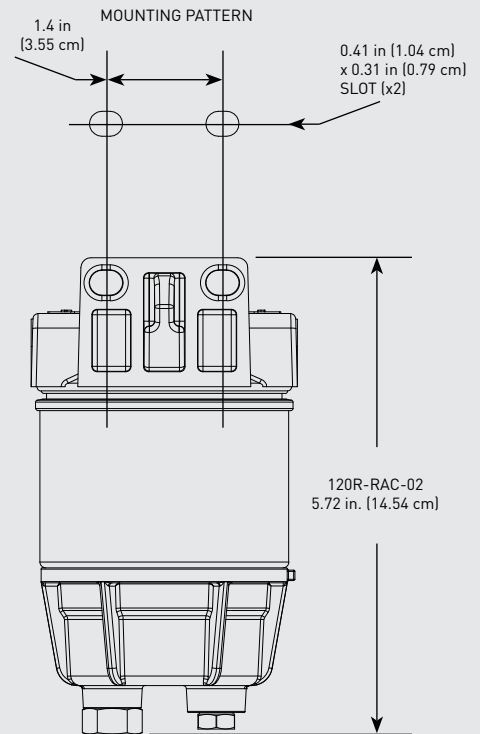

Gasoline Spin-On - 120R-RAC Series

FUEL

Specifications:

Height: 120R-RAC-01: 6.52" (16.56 cm)
120R-RAC-02: 5.72" (14.54 cm)

Width: 3.2" (8.13 cm)

Depth: 3.2" (8.13 cm)

Weight (Dry): 120R-RAC-01: 1.25 lbs (0.56 kg)
120R-RAC-02: 1.34 lbs (0.60 kg)

Fuel Flow Rate: 30 gph (114 lph)

Ports: 1/4-18 NPTF

Service Clearance: 2.0" (5.1 cm)

Create a Part Number

Mounting Head	Bowl Material	
4 Fuel Ports 30 gph (114 lph) Marine Gasoline	Clear Bowl - Outboard Only	Metal Bowl - Inboard/Outboard
120R-RAC	-01	-02

RACOR®

Dimensions:

120 Series Top

Front

Profile

Back

ASSEMBLIES	DESCRIPTION
120R-RAC-01	Outboard Only - Marine Gasoline, FF/WS, Clear Bowl, 30 gph Flow Rate, 10 Micron Filtration
120R-RAC-02	Inboard/Outboard - Marine Gasoline, FF/WS, Metal Bowl, 30 gph Flow Rate, 10 Micron Filtration

PARTS

Gasoline Spin-On - 120R-RAC Series

1

2

3

Part #	Description
1A	Vent Plug Kit - 3/8-24 SAE Plug
1B	120 Series Head Assembly

2A	Square Cut Gasket - <i>Included in 2B</i>
2B	S3240 S3240TUL 120R-RAC-01 Replacement Filter - 10 micron - <i>Includes 2A, 2C</i> 120R-RAC-02 Replacement Filter - 10 micron - <i>Includes 2A, 2C</i>
2C	Bowl O-ring - <i>Included in 2B & 3A</i>