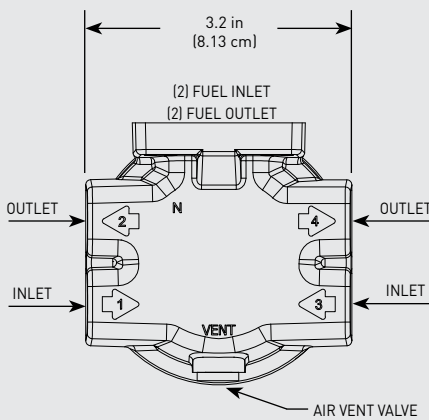

Gasoline Spin-On - 120R-RAC Series

FUEL

Specifications:

Height: 120R-RAC-01: 6.52" (16.56 cm)
120R-RAC-02: 5.72" (14.54 cm)

Width: 3.2" (8.13 cm)

Depth: 3.2" (8.13 cm)

Weight (Dry): 120R-RAC-01: 1.25 lbs (0.56 kg)
120R-RAC-02: 1.34 lbs (0.60 kg)

Fuel Flow Rate: 30 gph (114 lph)

Ports: 1/4-18 NPTF

Service Clearance: 2.0" (5.1 cm)

Create a Part Number

Mounting Head	Bowl Material	
4 Fuel Ports 30 gph (114 lph) Marine Gasoline	Clear Bowl - Outboard Only	Metal Bowl - Inboard/Outboard
120R-RAC	-01	-02

RACOR®

Dimensions:

120 Series Top

Front

Profile

Back

ASSEMBLIES	DESCRIPTION
120R-RAC-01	Outboard Only - Marine Gasoline, FF/WS, Clear Bowl, 30 gph Flow Rate, 10 Micron Filtration
120R-RAC-02	Inboard/Outboard - Marine Gasoline, FF/WS, Metal Bowl, 30 gph Flow Rate, 10 Micron Filtration

PARTS

Gasoline Spin-On - 120R-RAC Series

1

2

3

Part #	Description
1A	Vent Plug Kit - 3/8-24 SAE Plug
1B	120 Series Head Assembly

2A	Square Cut Gasket - <i>Included in 2B</i>
2B	S3240 S3240TUL 120R-RAC-01 Replacement Filter - 10 micron - <i>Includes 2A, 2C</i> 120R-RAC-02 Replacement Filter - 10 micron - <i>Includes 2A, 2C</i>
2C	Bowl O-ring - <i>Included in 2B & 3A</i>