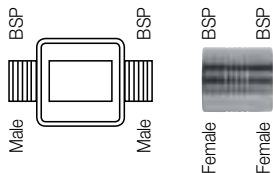

Socket 1" BSP/BSP